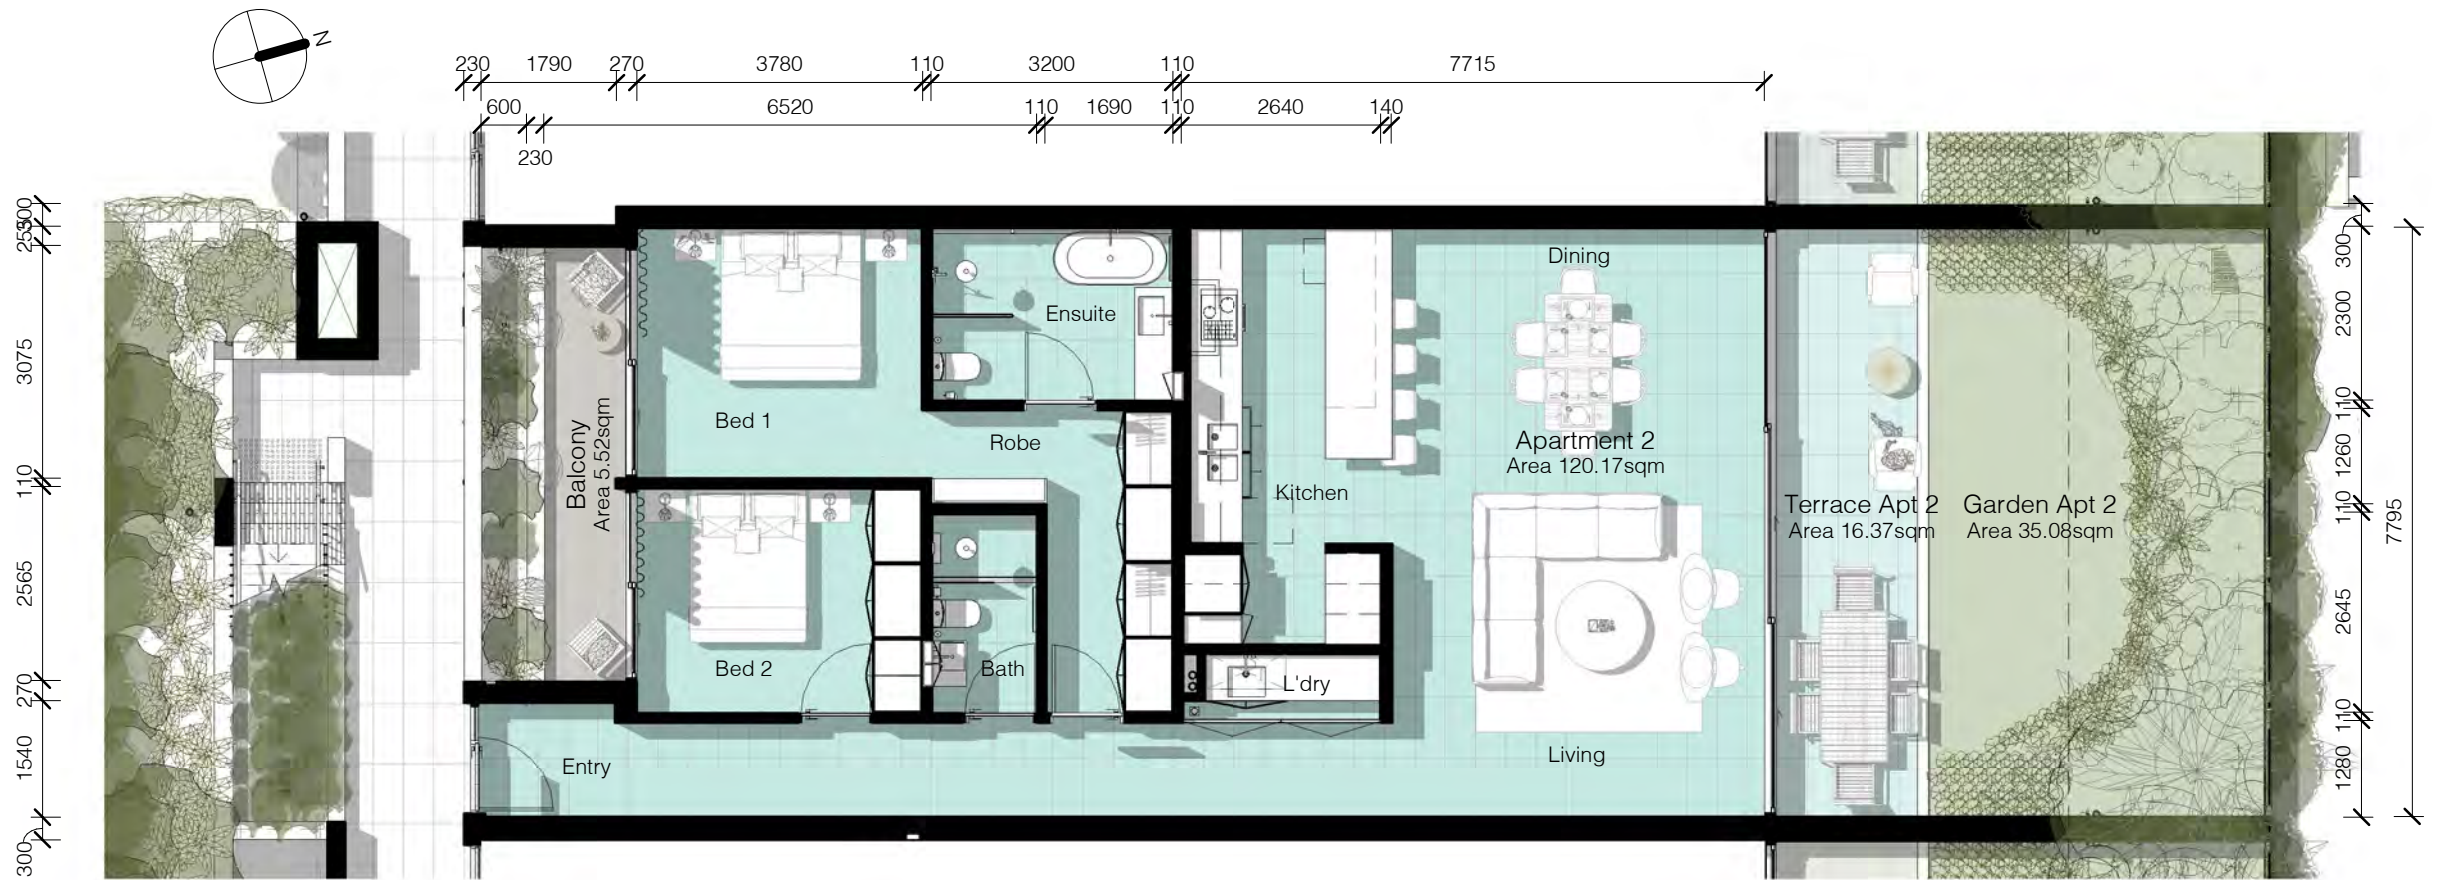

Apartment 2 Areas	
Name	Area

Apartment 2	120.17
Garage 2	43.14
Garden Apt 2	35.08
Terrace Apartment 2	16.37
Terrace Apt. 2	5.52
220.28	

0 0.5m 1.0m 1.5m 2.0m 2.5m
1:50@A1, 1:100@A3

1 Apartment 2 Plan
1:100